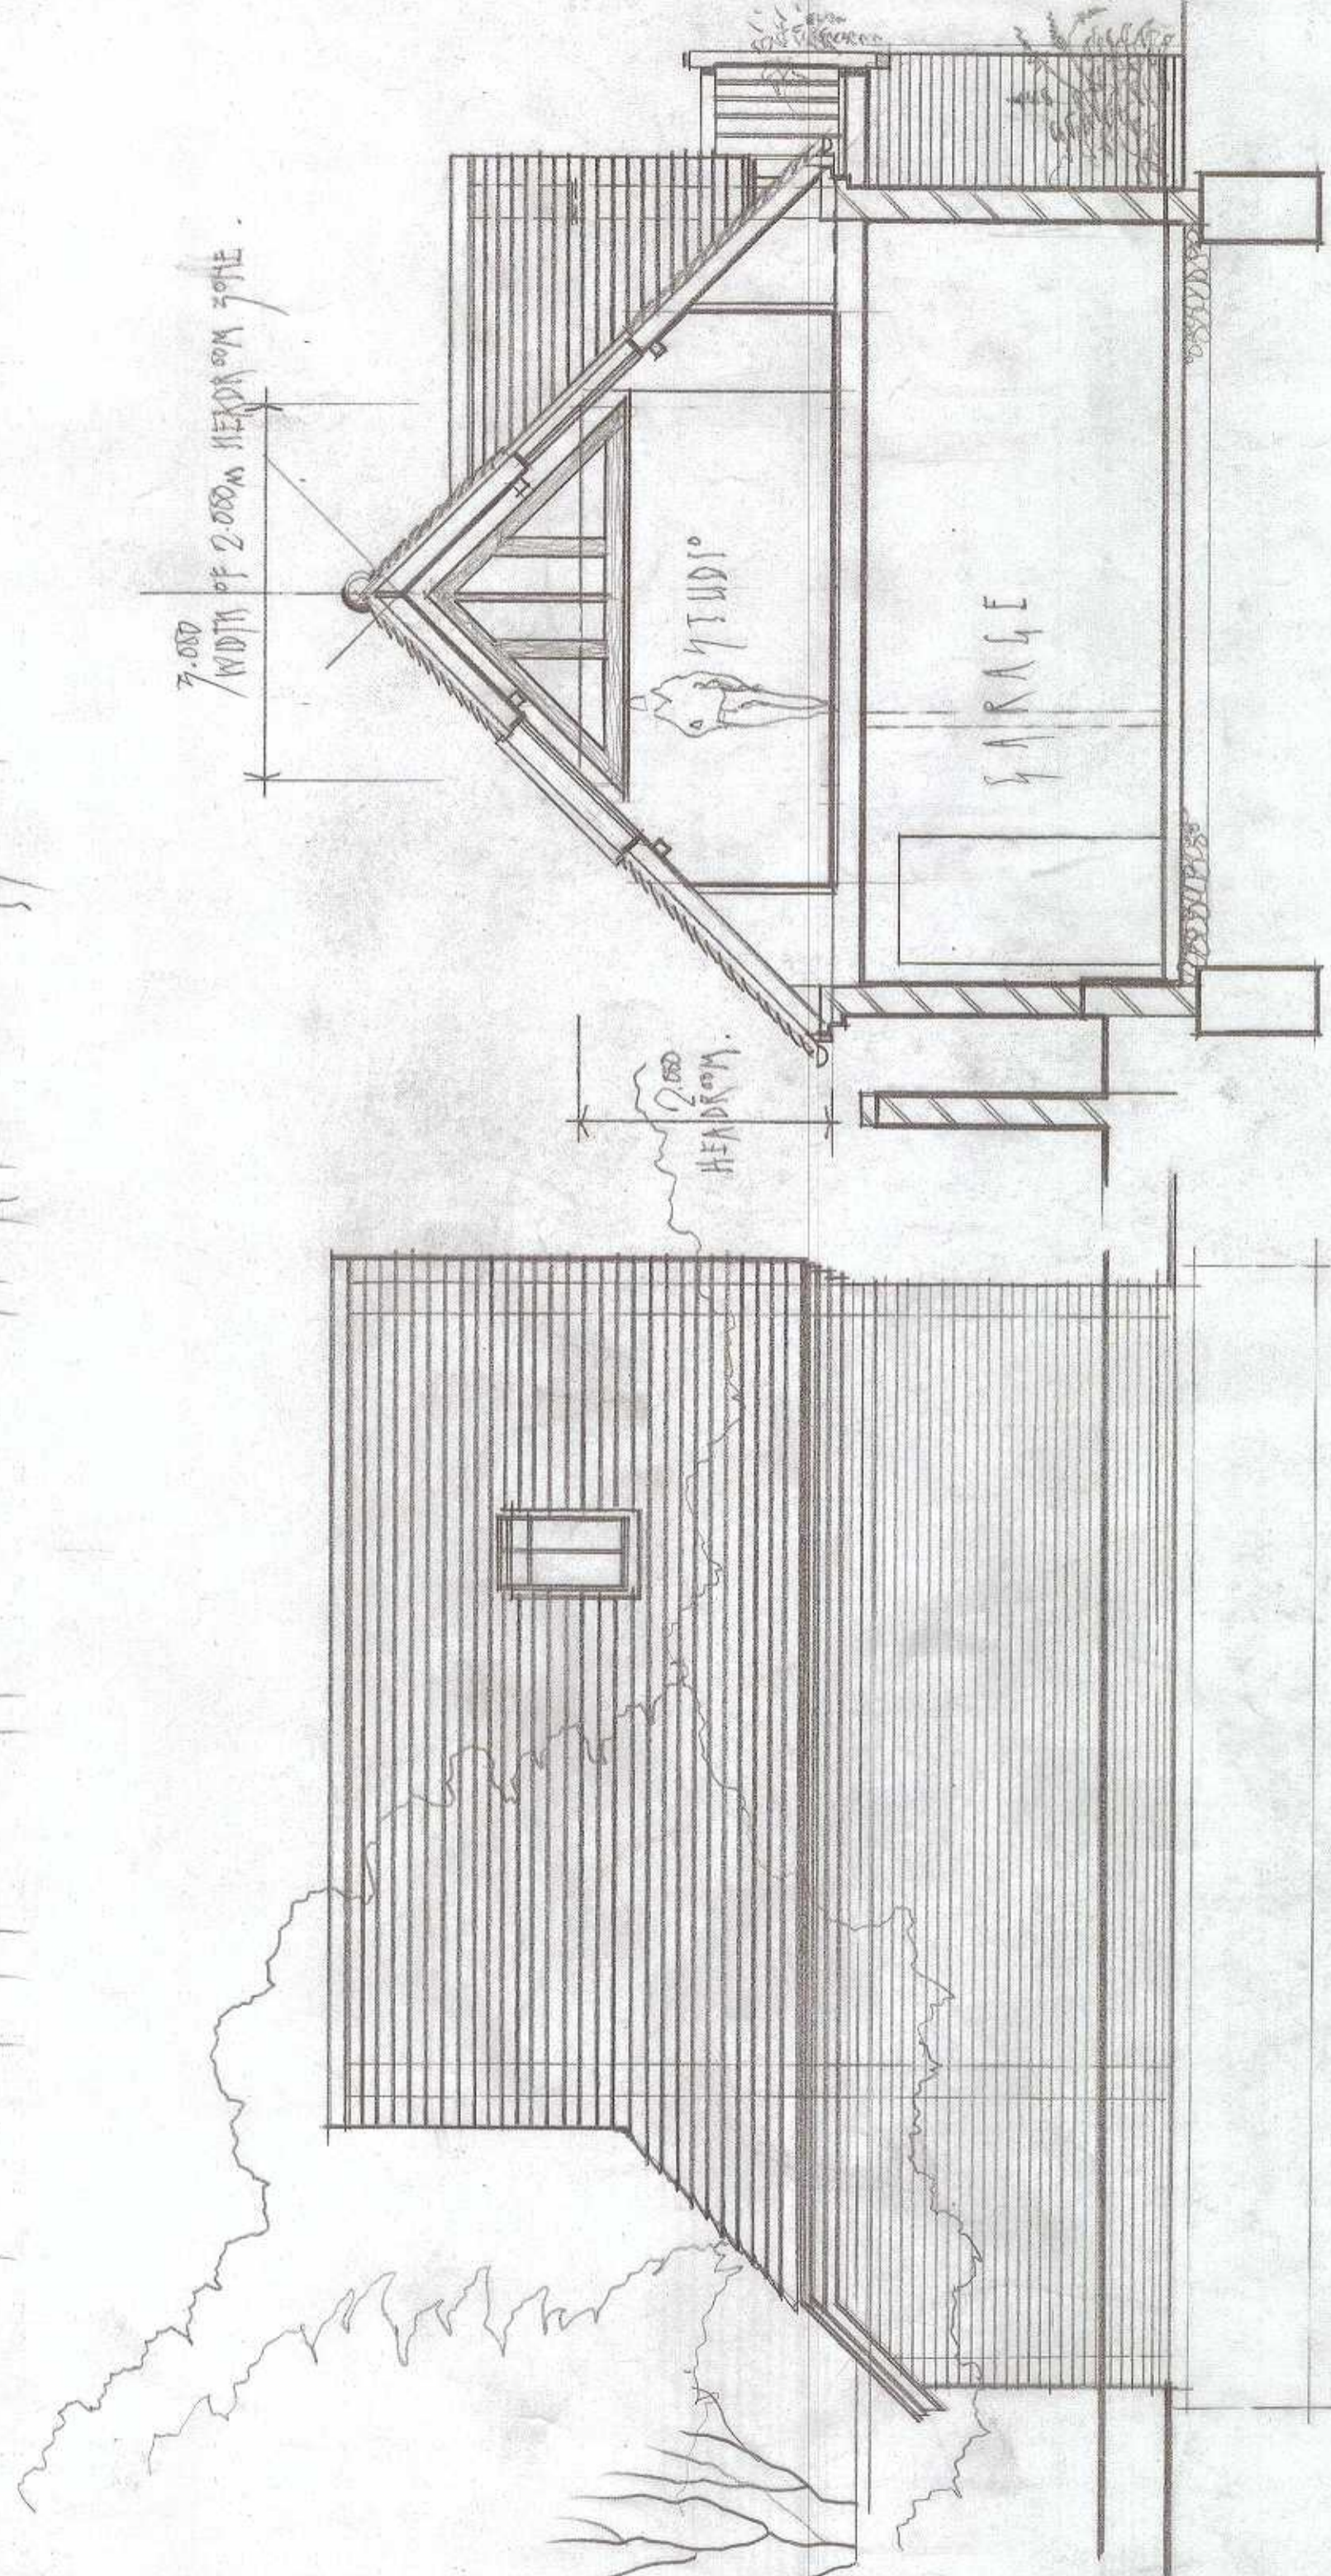

PROPOSAL FOR DETACHED GARAGE / TUDOR
PLOT 1, NETHER HALL DEVELOPMENT, BERTYHIRE.

SIDE ELEVATION

ELEVATION

PLAN AT UPPER LEVEL