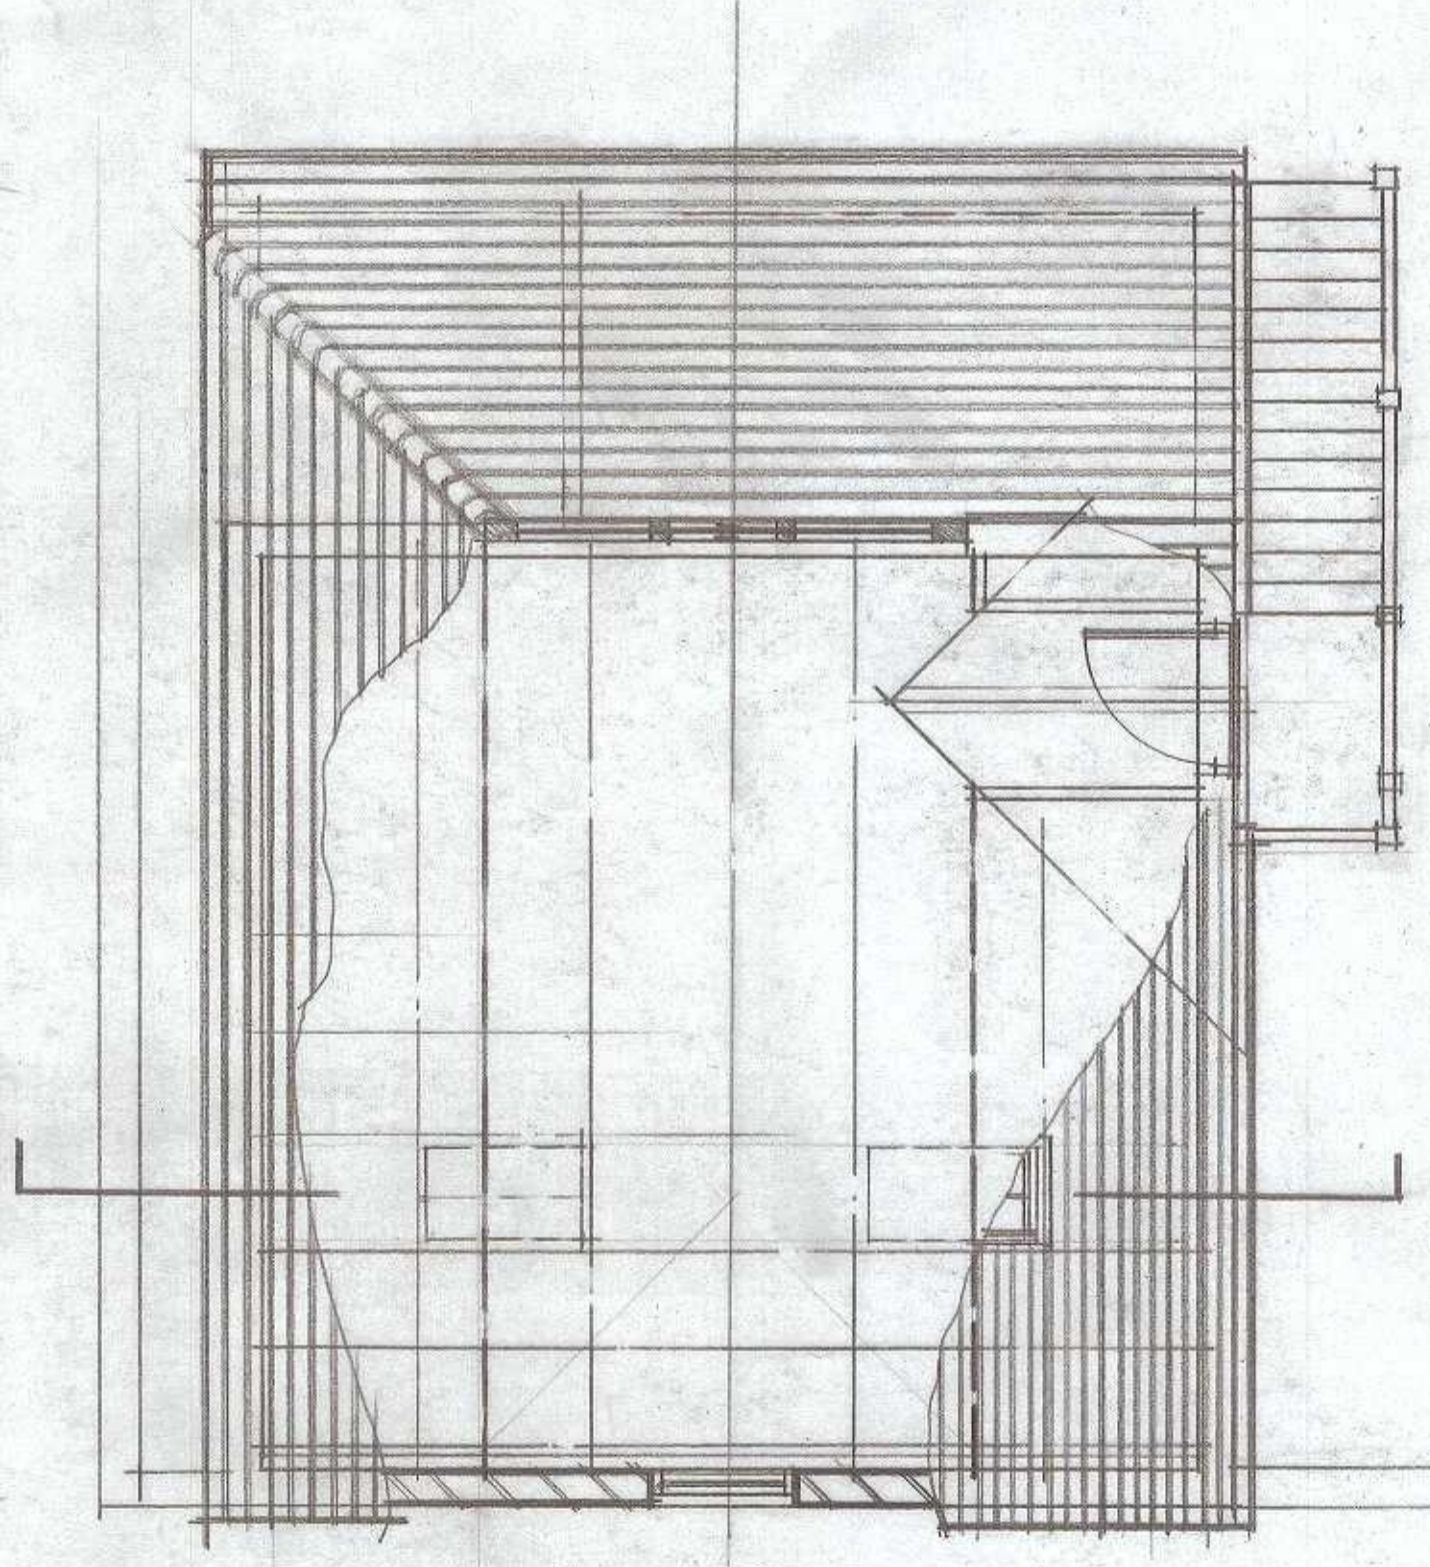

PROPOSAL FOR DETACHED GARAGE / TUDOR
PLOT 1, NETHER HALL DEVELOPMENT, BERTYHIRE.

SIDE ELEVATION

ELEVATION

PLAN AT UPPER LEVEL